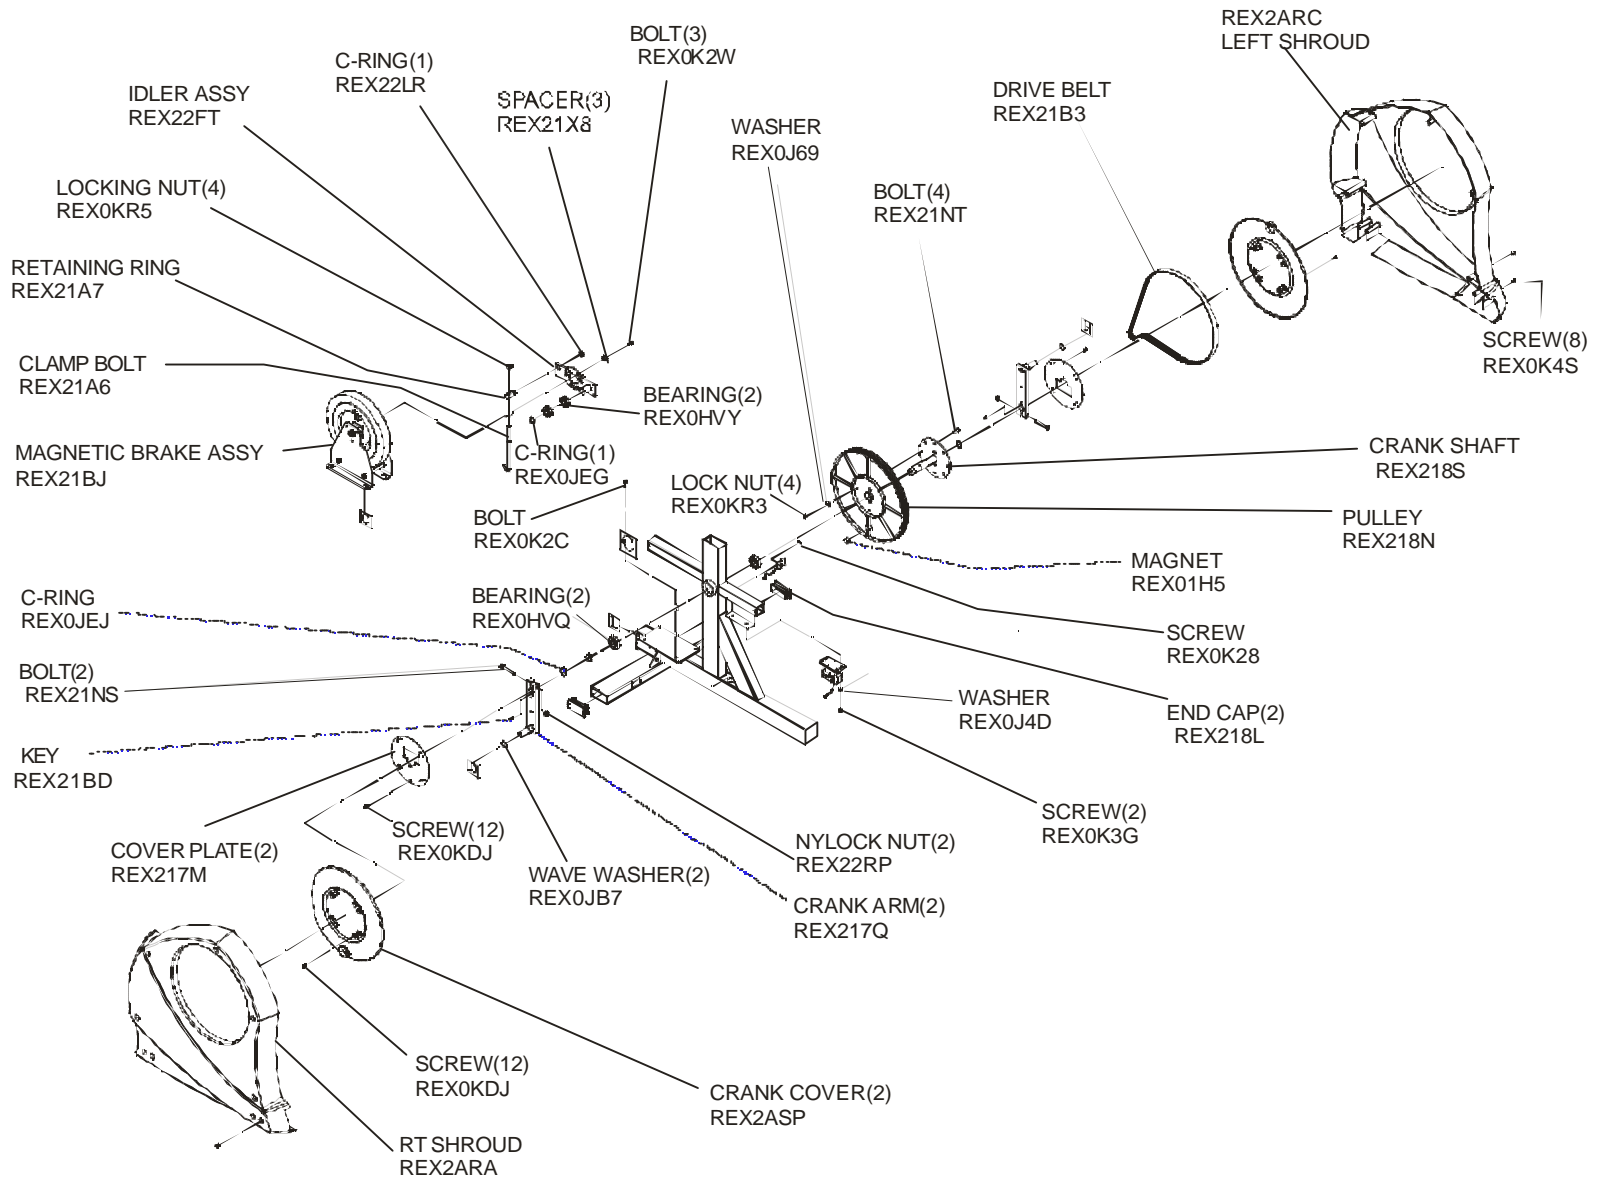

**LF Cross-Trainer**  
**Pedal Arms and Hardware**

**X15-0000-01**

**120V Dom. Eng/Eng**

**LF Cross-Trainer**  
**Rear Components**

**X15-0000-01**

**120V Dom. Eng/Eng**

**LF Cross-Trainer**  
**Console, Upright & User Arm Components**

**X15-0000-01**

**120V Dom. Eng/Eng**

**LF Cross-Trainer**  
**Block Diagram**

**X15-0000-01**

**120V Dom. Eng/Eng**