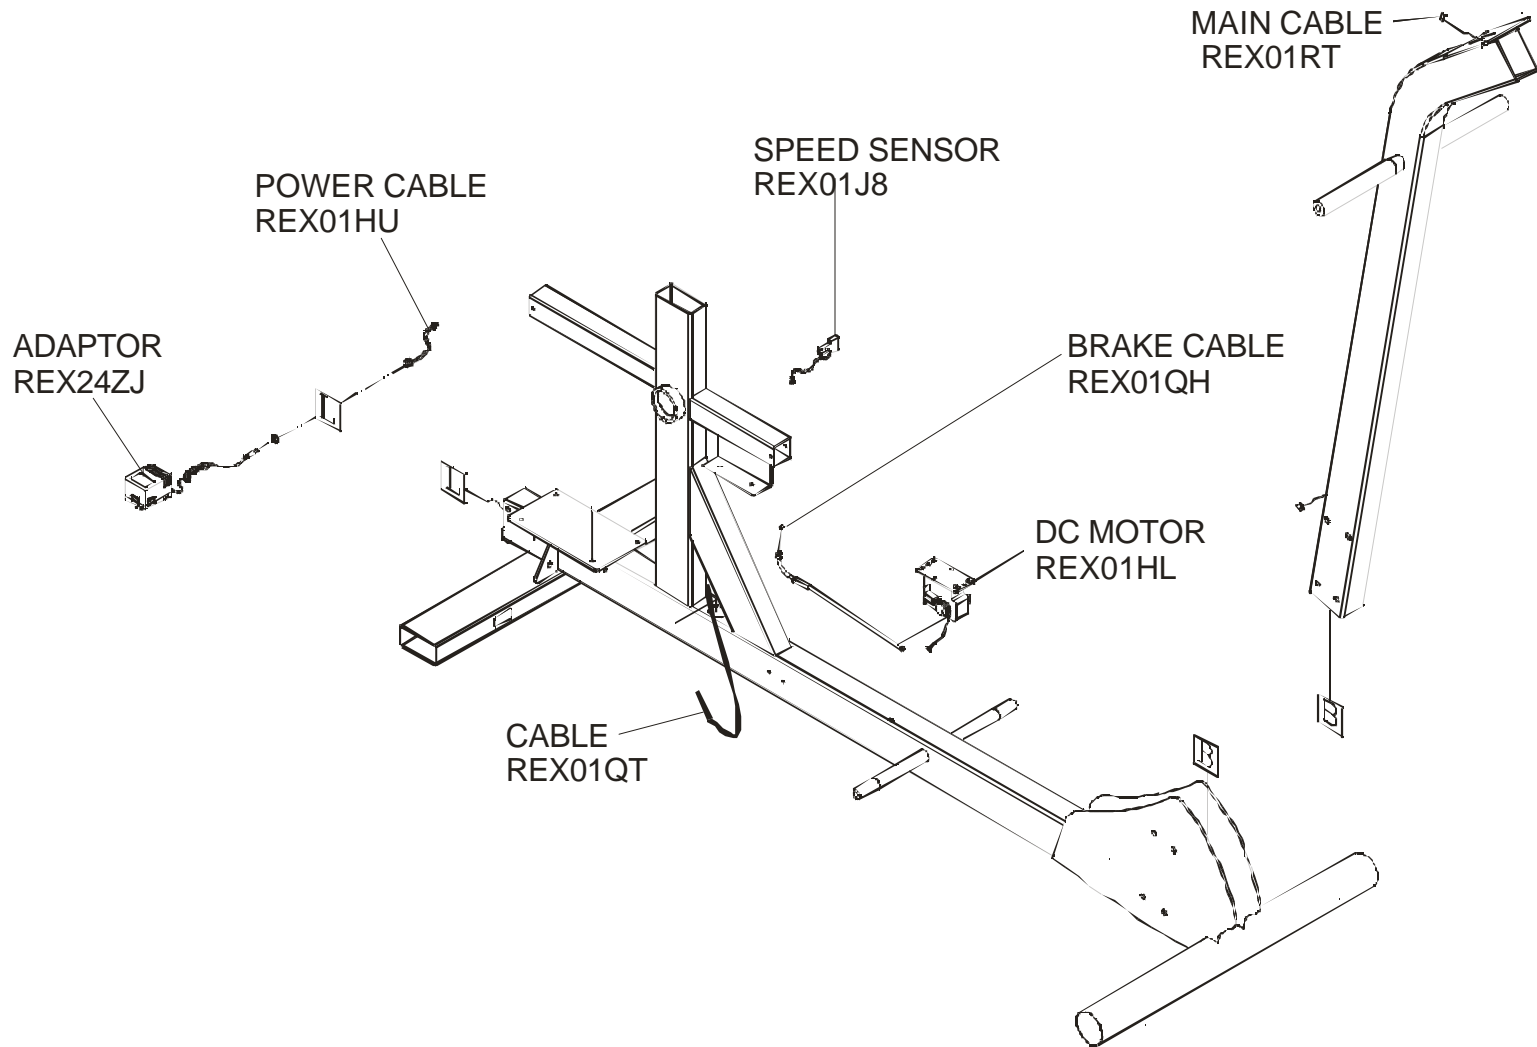

**LF Cross-Trainer**  
**Pedal Arms and Hardware**

**X15-0000-01**

**120V Dom. Eng/Eng**

**LF Cross-Trainer**  
**Rear Components**

**X15-0000-01**

**120V Dom. Eng/Eng**

**LF Cross-Trainer**  
**Console, Upright & User Arm Components**

**X15-0000-01**

**120V Dom. Eng/Eng**

**LF Cross-Trainer**  
**Block Diagram**

**X15-0000-01**

**120V Dom. Eng/Eng**