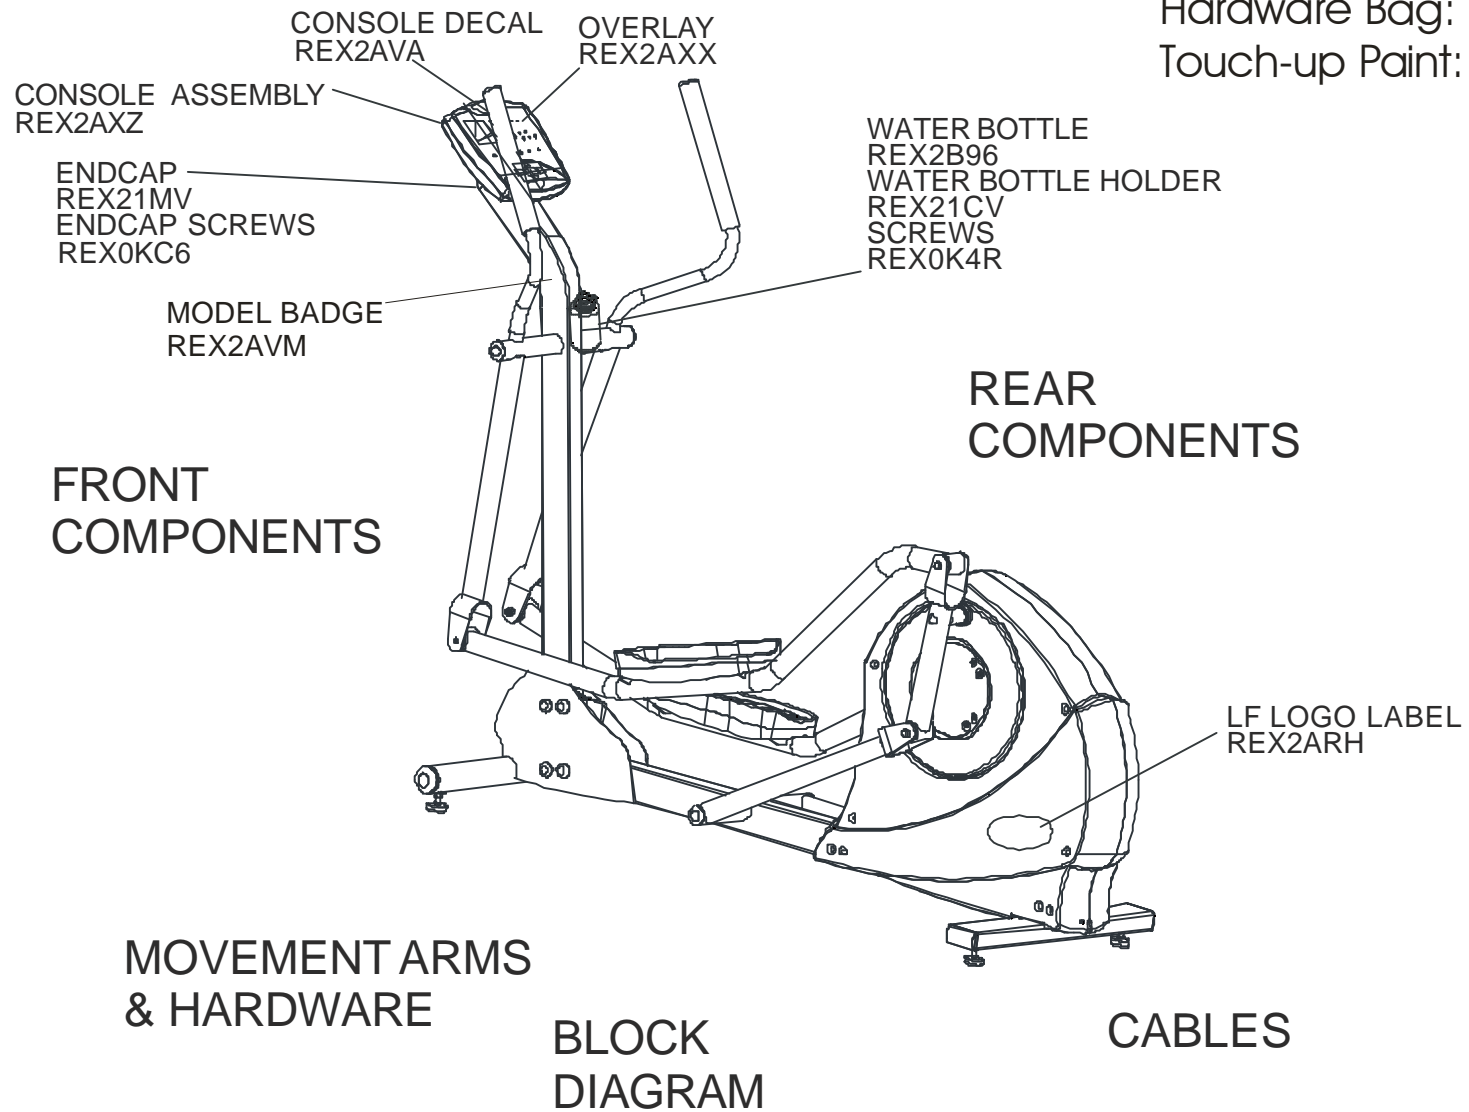

**LF Cross-Trainer**  
**General Assembly**

**X15-0000-01**

**120V Dom. Eng/Eng**

Hardware Bag: REX2B06  
Touch-up Paint: 7967401

**LF Cross-Trainer  
Movement Arms and Hardware**

**X15-0000-01**

**120V Dom. Eng/Eng**

**LF Cross-Trainer**  
**Pedal Arms and Hardware**

**X15-0000-01**

**120V Dom. Eng/Eng**

**LF Cross-Trainer**  
**Rear Components**

**X15-0000-01**

**120V Dom. Eng/Eng**

**LF Cross-Trainer**  
**Console, Upright & User Arm Components**

**X15-0000-01**

**120V Dom. Eng/Eng**

**LF Cross-Trainer**  
**Block Diagram**

**X15-0000-01**

**120V Dom. Eng/Eng**