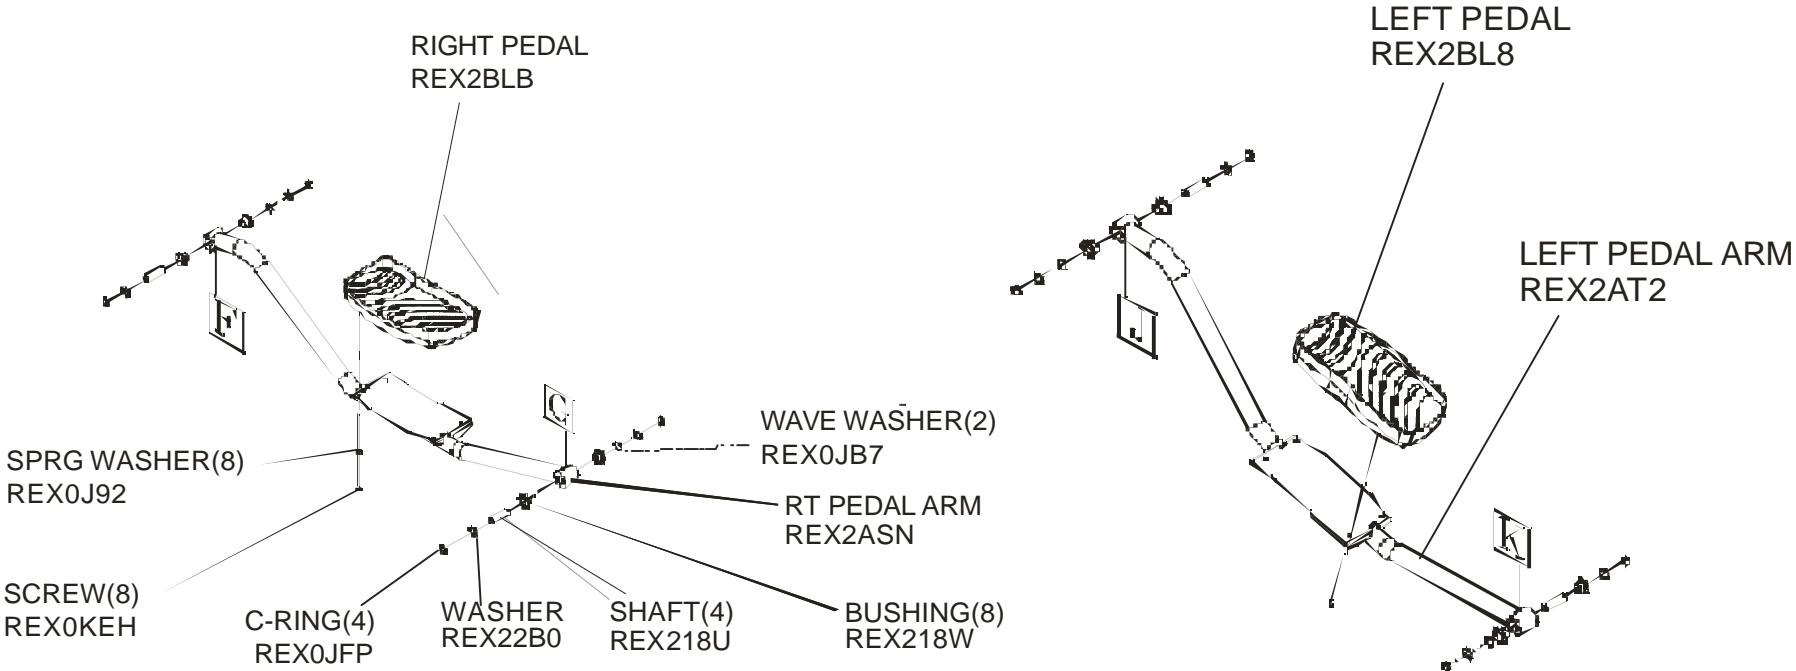

**LF Cross-Trainer**  
**General Assembly**

**X15-0000-01**

**120V Dom. Eng/Eng**

Hardware Bag: REX2B06  
Touch-up Paint: 7967401

**LF Cross-Trainer  
Movement Arms and Hardware**

**X15-0000-01**

**120V Dom. Eng/Eng**

**LF Cross-Trainer**  
**Pedal Arms and Hardware**

**X15-0000-01**

**120V Dom. Eng/Eng**

**LF Cross-Trainer**  
**Rear Components**

**X15-0000-01**

**120V Dom. Eng/Eng**

**LF Cross-Trainer**  
**Console, Upright & User Arm Components**