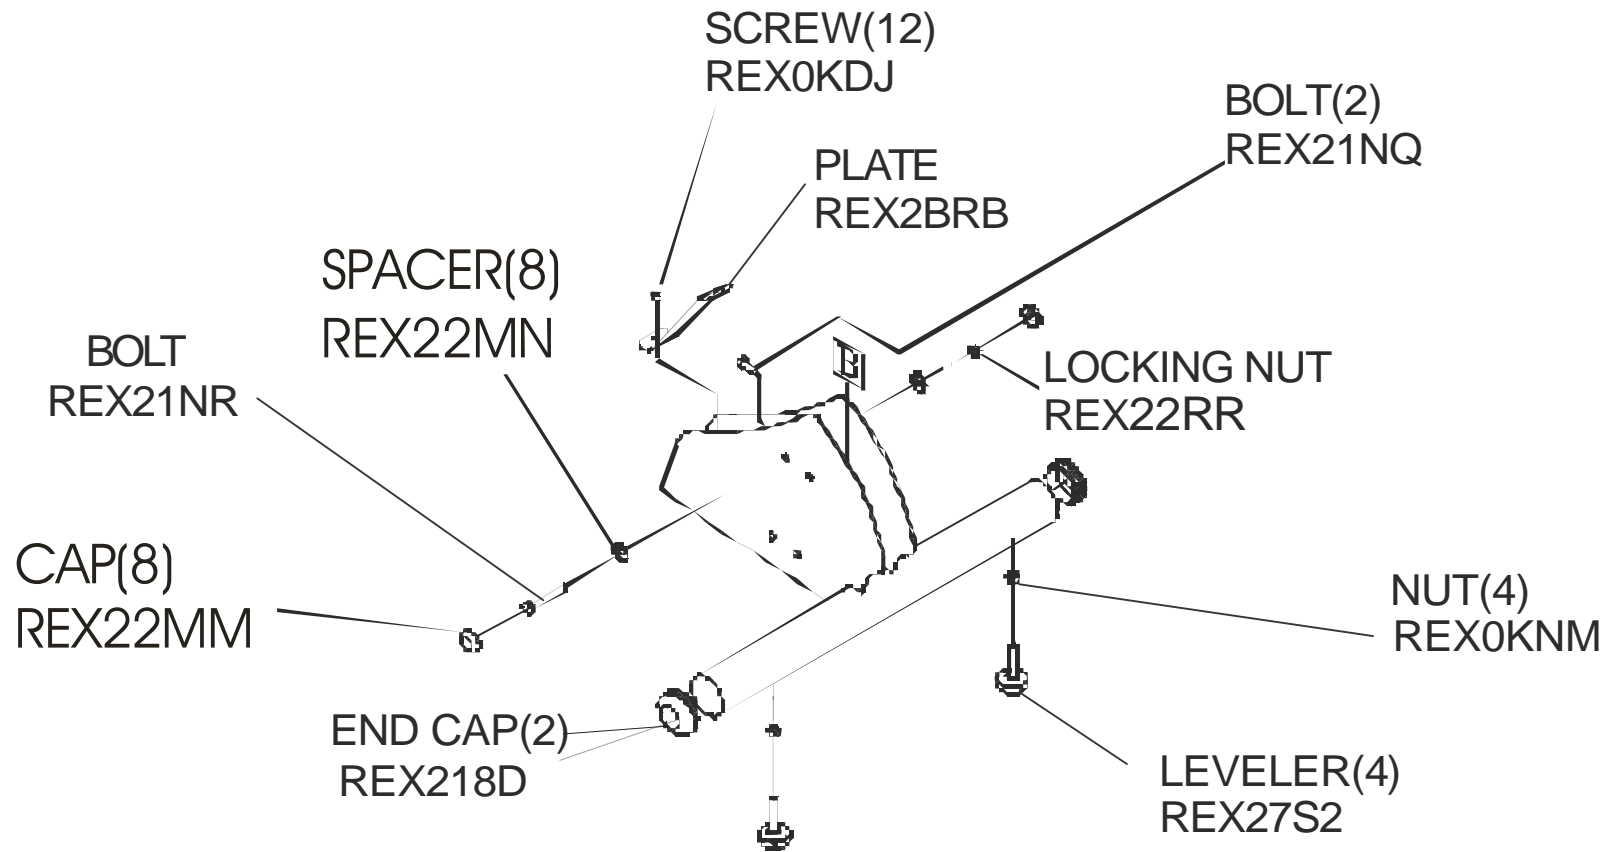

**LF Cross-Trainer**  
**General Assembly**

**X15-0000-01**

**120V Dom. Eng/Eng**

Hardware Bag: REX2B06  
Touch-up Paint: 7967401

**LF Cross-Trainer  
Movement Arms and Hardware**

**X15-0000-01**

**120V Dom. Eng/Eng**

**LF Cross-Trainer**  
**Pedal Arms and Hardware**

**X15-0000-01**

**120V Dom. Eng/Eng**

**LF Cross-Trainer**  
**Rear Components**

**X15-0000-01**

**120V Dom. Eng/Eng**

**LF Cross-Trainer**  
**Console, Upright & User Arm Components**

**X15-0000-01**

**120V Dom. Eng/Eng**

**LF Cross-Trainer**  
**Block Diagram**

**X15-0000-01**

**120V Dom. Eng/Eng**