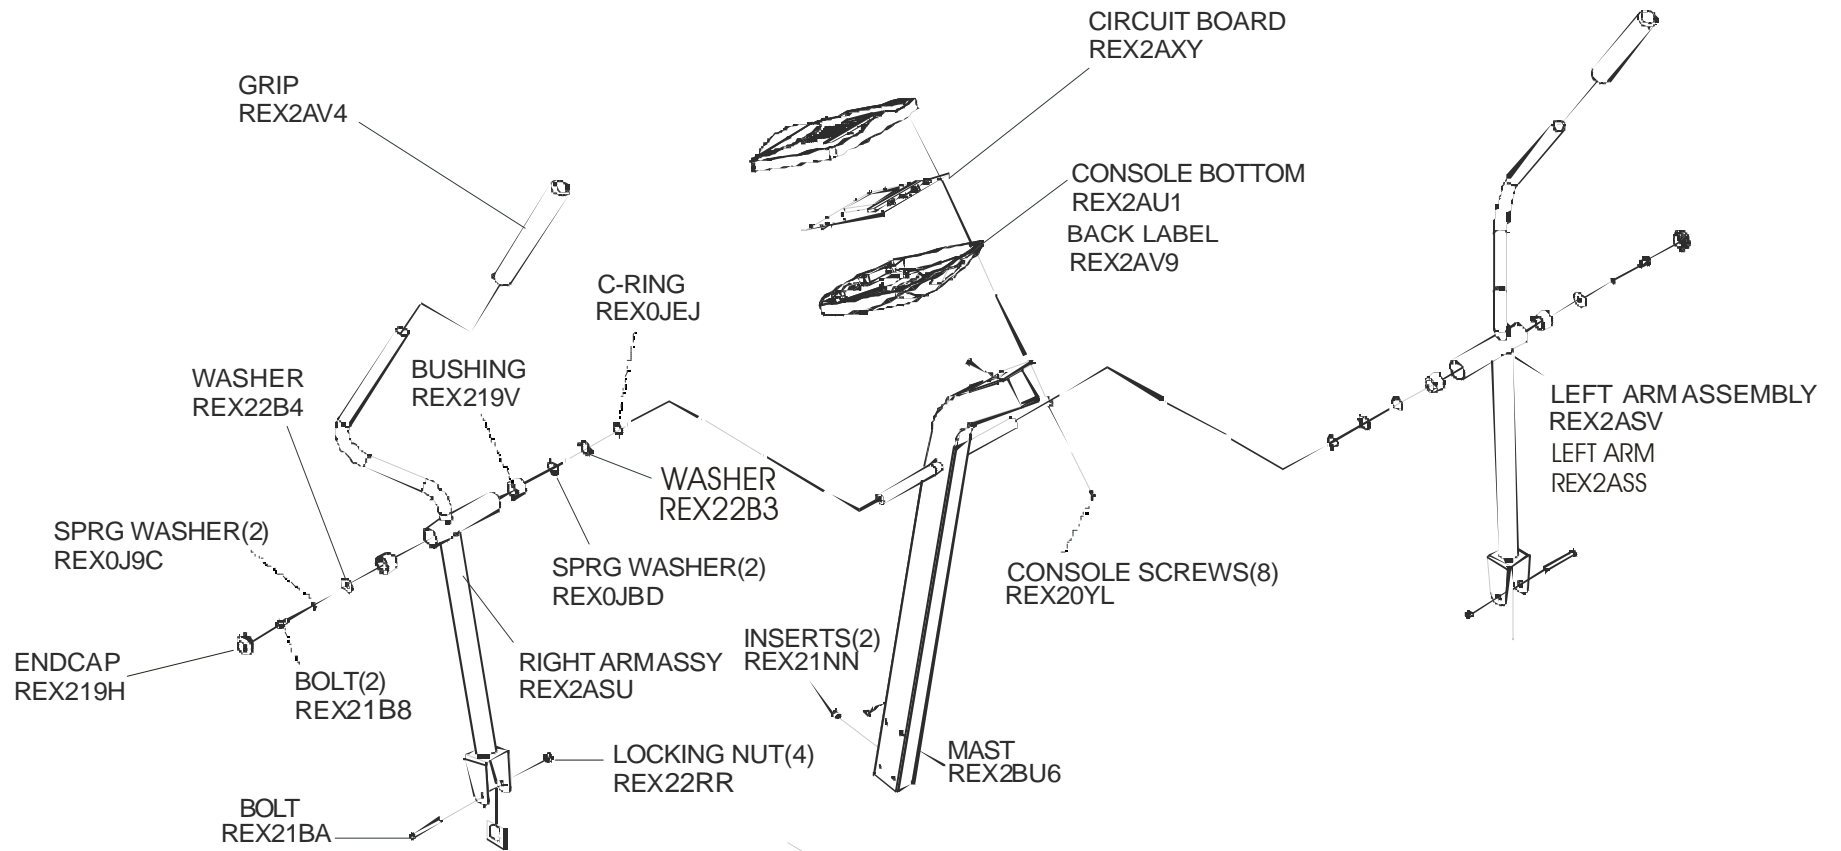

**LF Cross-Trainer**  
**Pedal Arms and Hardware**

**X15-0000-01**

**120V Dom. Eng/Eng**

**LF Cross-Trainer**  
**Rear Components**

**X15-0000-01**

**120V Dom. Eng/Eng**

**LF Cross-Trainer**  
**Console, Upright & User Arm Components**

**X15-0000-01**

**120V Dom. Eng/Eng**

**LF Cross-Trainer**  
**Block Diagram**

**X15-0000-01**

**120V Dom. Eng/Eng**