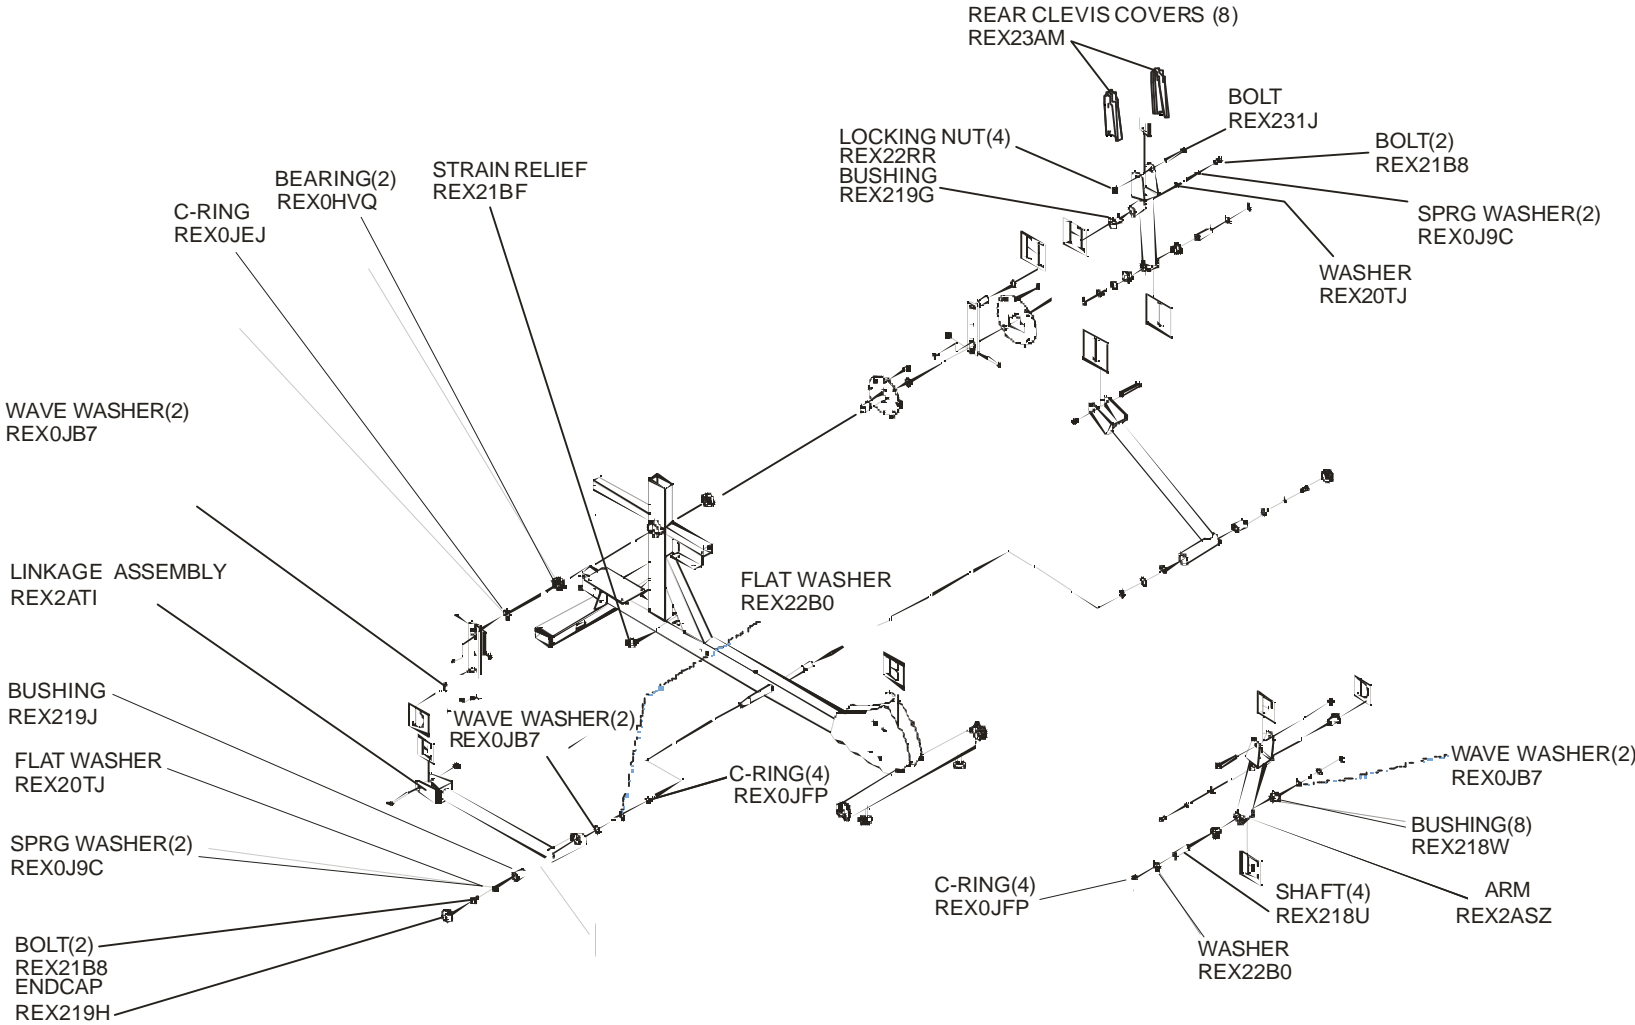

**LF Cross-Trainer**  
**General Assembly**

**X15-0000-01**

**120V Dom. Eng/Eng**

Hardware Bag: REX2B06  
Touch-up Paint: 7967401

**LF Cross-Trainer  
Movement Arms and Hardware**

**X15-0000-01**

**120V Dom. Eng/Eng**

**LF Cross-Trainer**  
**Pedal Arms and Hardware**

**X15-0000-01**

**120V Dom. Eng/Eng**

**LF Cross-Trainer**  
**Rear Components**

**X15-0000-01**

**120V Dom. Eng/Eng**

**LF Cross-Trainer**  
**Console, Upright & User Arm Components**

**X15-0000-01**

**120V Dom. Eng/Eng**

**LF Cross-Trainer**  
**Block Diagram**

**X15-0000-01**

**120V Dom. Eng/Eng**